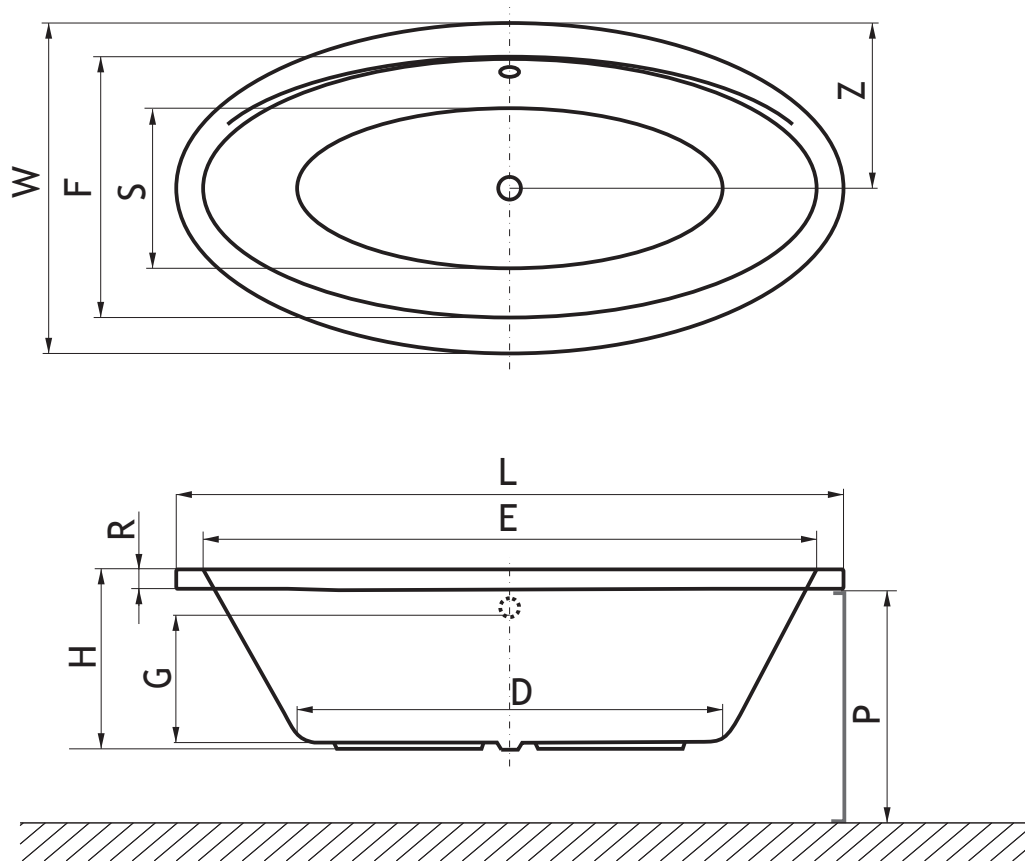

OVAL

Oval	
1900x100	
L	1900
W	955
H	490
G	365
D	1205
R	40
P	600
S	530
E	1750
F	770
Z	480
Úrtartalom (liter)	
V	260