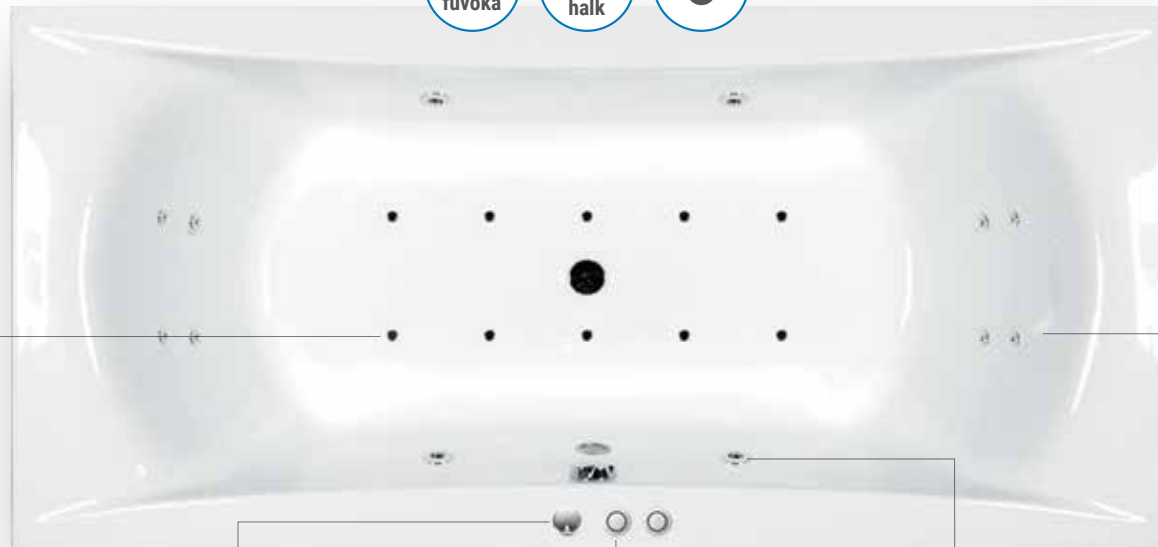

Pneumatikus masszázrendszer

Amikor az egyszerűség erény. Egész nap döntéseket hozunk. Lazítás közben viszont már a legkevésbé sem erre vágyunk. Csak üljön a kádba, kapcsolja be és engedje, hogy a pezsgőfürdő felpeszsdítse testét és lelkét. A rendszer teszi a dolgát, nincsenek nehézségek, nincsenek bonyodalmak. Csak Ön és a pezsgés. Kapcsolódjon ki!

A képen Activ masszázrendszerrel és +10 fűvókás pezsgőfürdővel szerelt kád látható.

SLIM Levegőfűvóka

A különlegesen kialakított fém levegőfűvókáink sok apró buborékkal fokozzák a fürdőélményt. A design töretlenségére a Slim kialakítás vigyáz, a fém kivitel tartós és terhelhető.